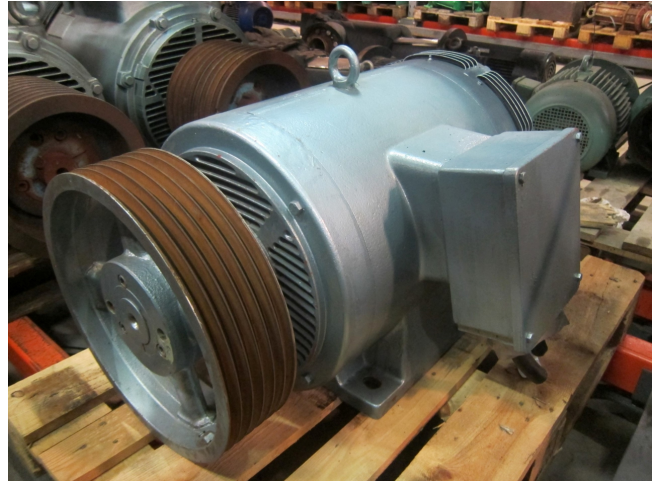

Schorch AN5250M BB011

Specifications

Marca	Schorch
Tipo	AN5250M BB011
kW	90
RPM	1460
50 Hz / 60 Hz	50Hz
Stock	1

Description

Used Schorch AN5250M BB011

Used electro motor build by Schorch type AN5250M BB011 with 90kW and 1460RPM at 50Hz.